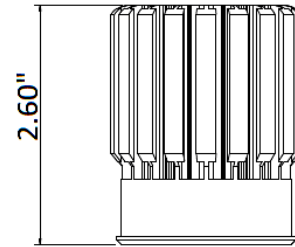

**DIMENSIONS:**

LRD Engine

LRD Engine with Open Trim

LRD Engine with Pin Hole Trim

LRD Engine with Slot Trim

**LRD SERIES**

**3" LED WINGED RECESSED LIGHTS**

Ideal for New as well as old residential and commercial constructions.

**ELECTRICAL SPECIFICATIONS:**

- Voltage: 120VAC
- Wattage: 7w/10W
- Power factor: >0.90
- Efficacy: Up to 70LM/W

**HOUSING SPECIFICATIONS:**

- Die-cast Aluminum with white powder coat finish
- Junction box included with fixture
- Type IC rated: Approved for direct contact with insulation
- Operating temperature: 104°F
- Lifespan: 50,000 Hrs.
- Air-tight and Type IC Rated: No housing Required
- damp location approved

Black

Black on Black

**SLOT TRIM**

Slot Trim Dimension

White

Black

**PIN HOLE TRIM**

Pin Hole Trim Dimension