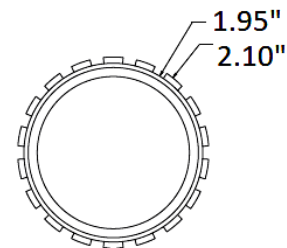

**DIMENSIONS:**

LRD Engine

LRD Engine with Open Trim

LRD Engine with Pin Hole Trim

LRD Engine with Slot Trim

**LRD SERIES**

**3" LED WINGED RECESSED LIGHTS**

Ideal for New as well as old residential and commercial constructions.

**ELECTRICAL SPECIFICATIONS:**

- Voltage: 120VAC
- Wattage: 7w/10W
- Power factor: >0.90
- Efficacy: Up to 70LM/W

**HOUSING SPECIFICATIONS:**

- Die-cast Aluminum with white powder coat finish
- Junction box included with fixture
- Type IC rated: Approved for direct contact with insulation
- Operating temperature: 104°F
- Lifespan: 50,000 Hrs.
- Air-tight and Type IC Rated: No housing Required
- damp location approved

SAMPLE ORDERING:  
LRD-7W-30K-3WTR-MG

**TYPE OF TRIMS & FINISHES**

**OPEN TRIM**

Open Trim Dimension

White

Matte Silver

Clear

Matte Gold

Black

Black on Black

**SLOT TRIM**

Slot Trim Dimension

White

Black

**PIN HOLE TRIM**

Pin Hole Trim Dimension