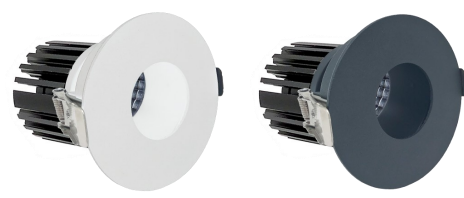

**DIMENSIONS:**

LRD Engine

LRD Engine with Open Trim

LRD Engine with Pin Hole Trim

LRD Engine with Slot Trim

**LRD SERIES**

**3" LED WINGED RECESSED LIGHTS**

Ideal for New as well as old residential and commercial constructions.

**ELECTRICAL SPECIFICATIONS:**

- Voltage: 120VAC
- Wattage: 7w/10W
- Power factor: >0.90
- Efficacy: Up to 70LM/W

**HOUSING SPECIFICATIONS:**

- Die-cast Aluminum with white powder coat finish
- Junction box included with fixture
- Type IC rated: Approved for direct contact with insulation
- Operating temperature: 104°F
- Lifespan: 50,000 Hrs.
- Air-tight and Type IC Rated: No housing Required
- damp location approved

**WARRANTY: 5 years**

**CERTIFICATIONS: ETL,ES**

**ORDERING NUMBER**

**LED ARCHITECTURAL WINGED RECESSED LIGHTS - 3"**

CATALOG NO.	WATTAGE	COLOR TEMPERATURES	TRIM (ADJUSTBLE)	TRIM FINISH
LRD	7W 10W	27K 2700K 30K 3000K 35K 3500K 40K 4000K 50K 5000K	3WTR OPEN TRIM 3WTRPH PIN HOLE TRIM 3WTRSL SLOT TRIM	WH WHITE (ALL TRIMS) BK BLACK (ALL TRIMS) C CLEAR (OPEN TRIMS ONLY) MG MATTE GOLD (OPEN TRIMS ONLY) HZ MATTE SILVER (OPEN TRIMS ONLY)

Black

Black on Black

**SLOT TRIM**

Slot Trim Dimension

White

Black

**PIN HOLE TRIM**

Pin Hole Trim Dimension