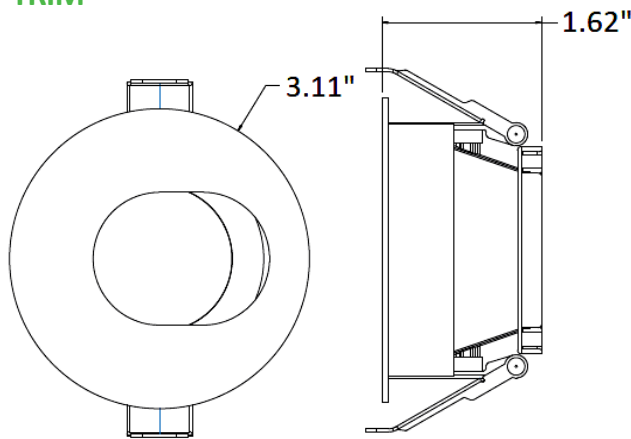

SAMPLE ORDERING:  
LRD-7W-30K-3WTR-MG

**TYPE OF TRIMS & FINISHES**

**OPEN TRIM**

Open Trim Dimension

White

Matte Silver

Clear

Matte Gold

Black

Black on Black

**SLOT TRIM**

Slot Trim Dimension

White

Black

**PIN HOLE TRIM**

Pin Hole Trim Dimension