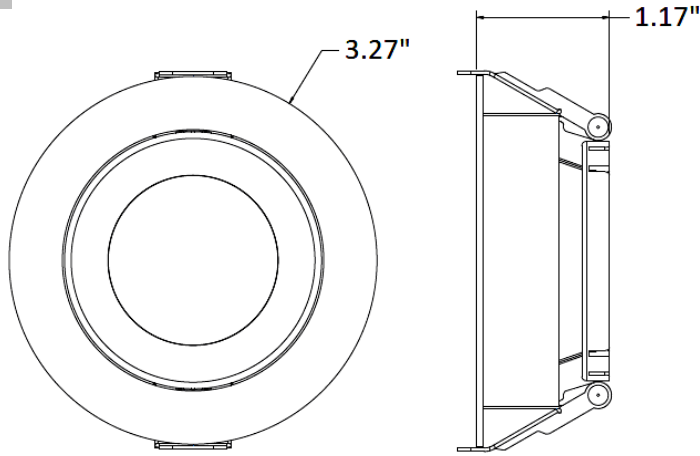

**WARRANTY: 5 years**

**CERTIFICATIONS: ETL,ES**

**ORDERING NUMBER**

**LED ARCHITECTURAL WINGED RECESSED LIGHTS - 3"**

CATALOG NO.	WATTAGE	COLOR TEMPERATURES	TRIM (ADJUSTBLE)	TRIM FINISH
LRD	7W 10W	27K 2700K 30K 3000K 35K 3500K 40K 4000K 50K 5000K	3WTR OPEN TRIM 3WTRPH PIN HOLE TRIM 3WTRSL SLOT TRIM	WH WHITE (ALL TRIMS) BK BLACK (ALL TRIMS) C CLEAR (OPEN TRIMS ONLY) MG MATTE GOLD (OPEN TRIMS ONLY) HZ MATTE SILVER (OPEN TRIMS ONLY)

SAMPLE ORDERING:  
LRD-7W-30K-3WTR-MG

**TYPE OF TRIMS & FINISHES**

**OPEN TRIM**

Open Trim Dimension

White

Matte Silver

Clear

Matte Gold

Black

Black on Black

**SLOT TRIM**

Slot Trim Dimension

White

Black

**PIN HOLE TRIM**

Pin Hole Trim Dimension